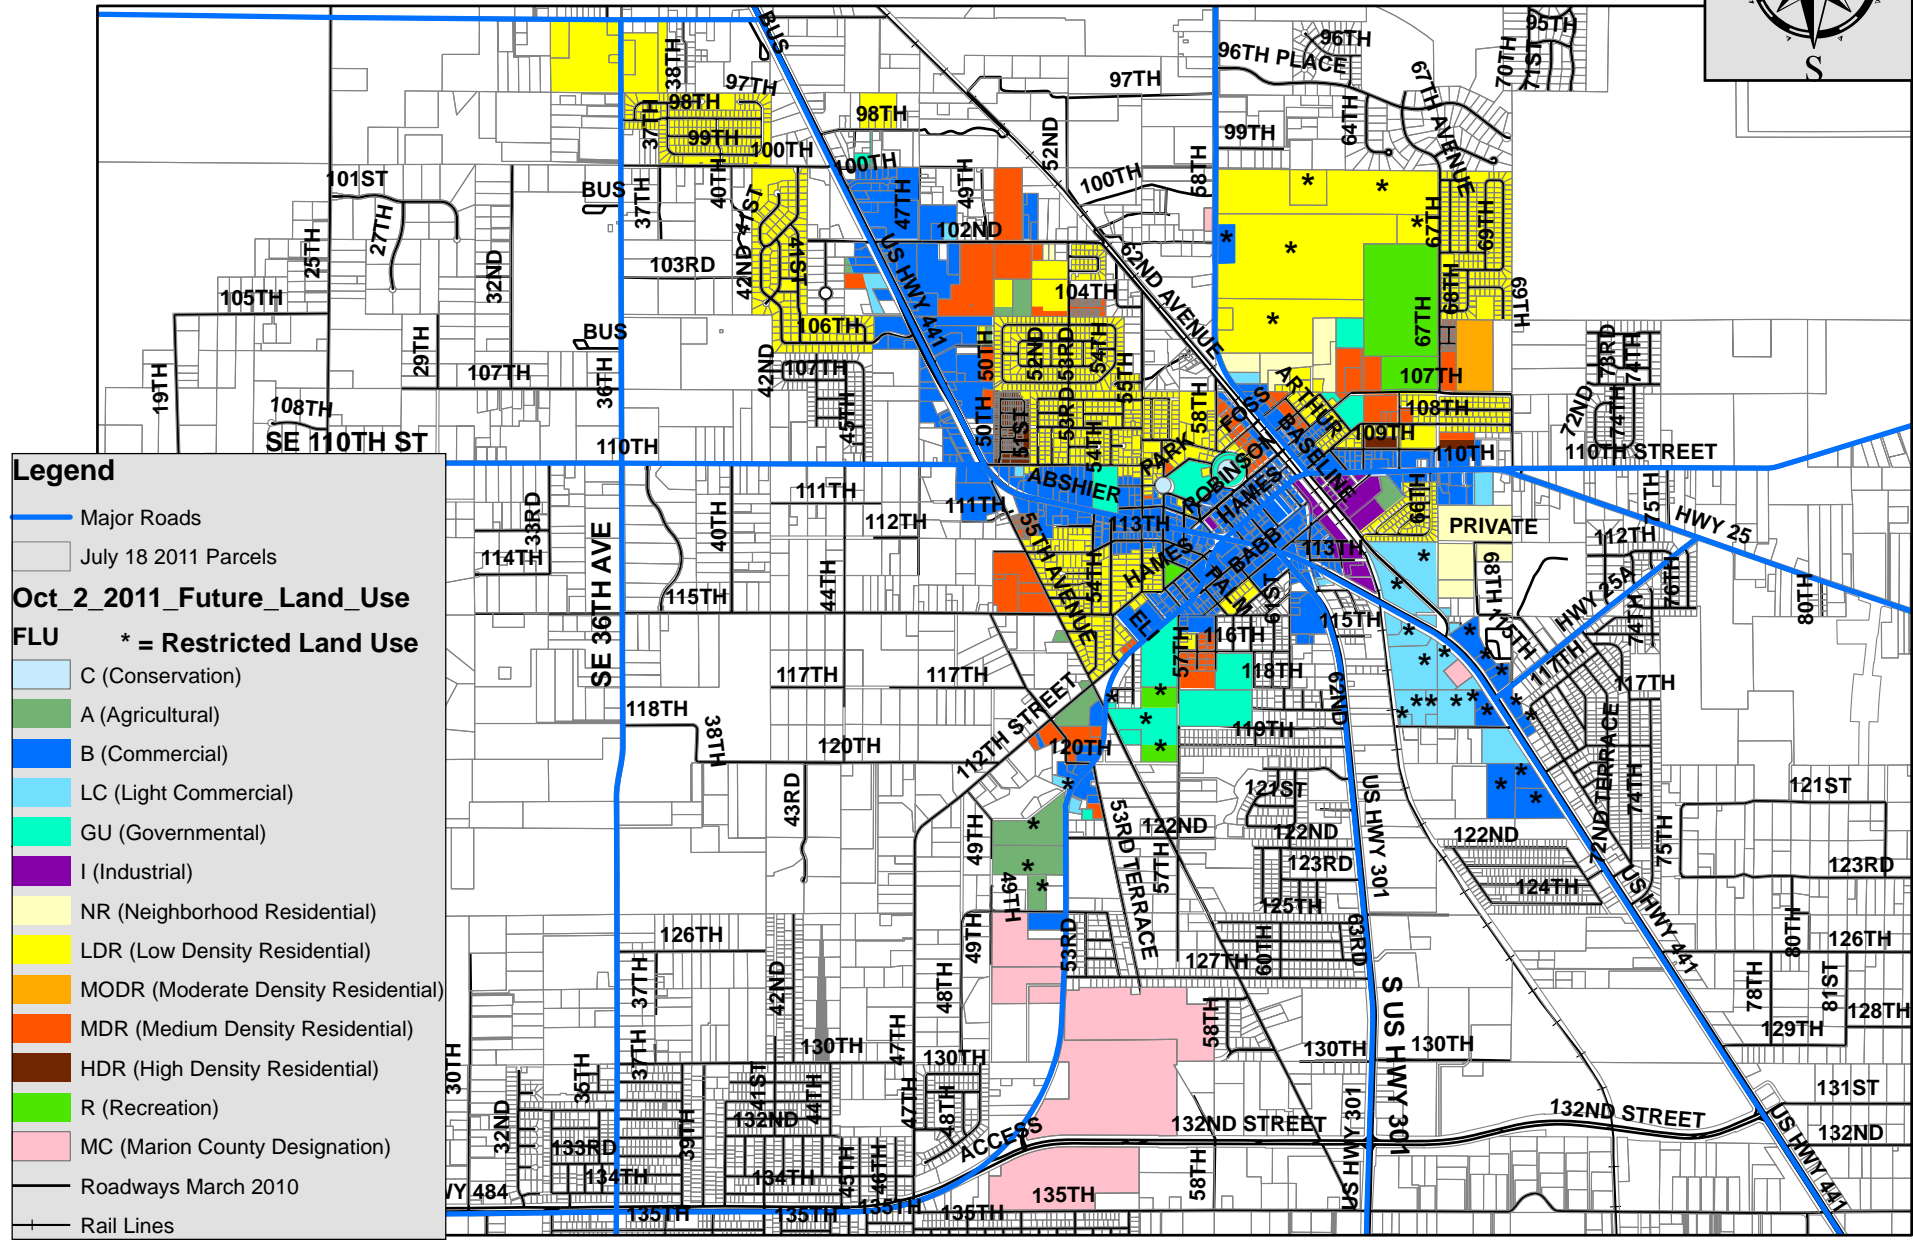

# City of Belleview Future Land Use Map (as of October 2, 2011)

Map Created By:  
City of Belleview Planning Department  
Draft Date: 11/1/11

This map is for informational purposes only and may not reflect the most current conditions.